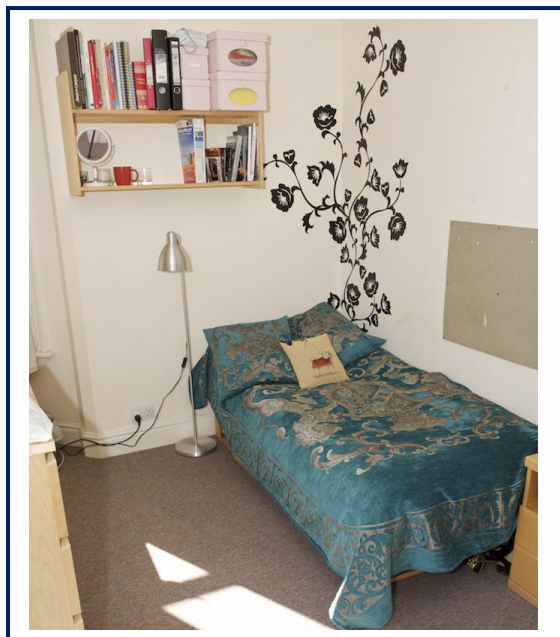

Carlyle Lodge

The House

This is a fully supervised College Lodge with 10 bedrooms – three twin rooms and seven single rooms; all with en-suite bathrooms. The house has a large kitchen/dining area where students can prepare snacks and a separate lounge/conservatory area.

Location

Ideally situated just 5-10 minutes' walk from the College and city centre, the residence overlooks the River Cam and is close to Midsummer Common which hosts a number of events during the year. Jesus Green is also nearby which has open-air tennis courts and an outdoor swimming pool open in summer.

Facilities

Each student room has a bed, wardrobe and chest of drawers. Study facilities are provided for the students' use.

Wireless internet access is available.

Laundry facilities are provided.

CATS Cambridge and CSVPA residence