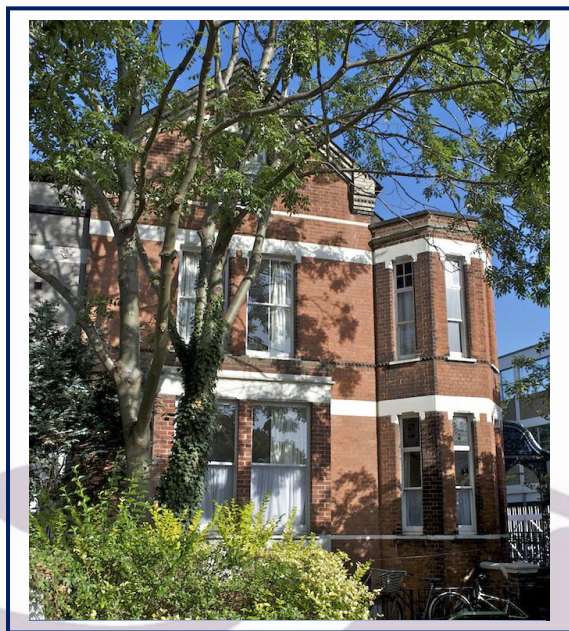

Facilities

Each student room has a bed, wardrobe and chest of drawers. Study facilities are provided for the students' use.

Wireless internet access is available.

Laundry facilities are provided.

CATS Cambridge and CSVPA residence

Age:
Under 18

Address:
Carlyle Lodge
Cambridge
CB4 3AN

Total no. of students: 13

Residential Supervisors:
+ 44 (0) 1223 363981